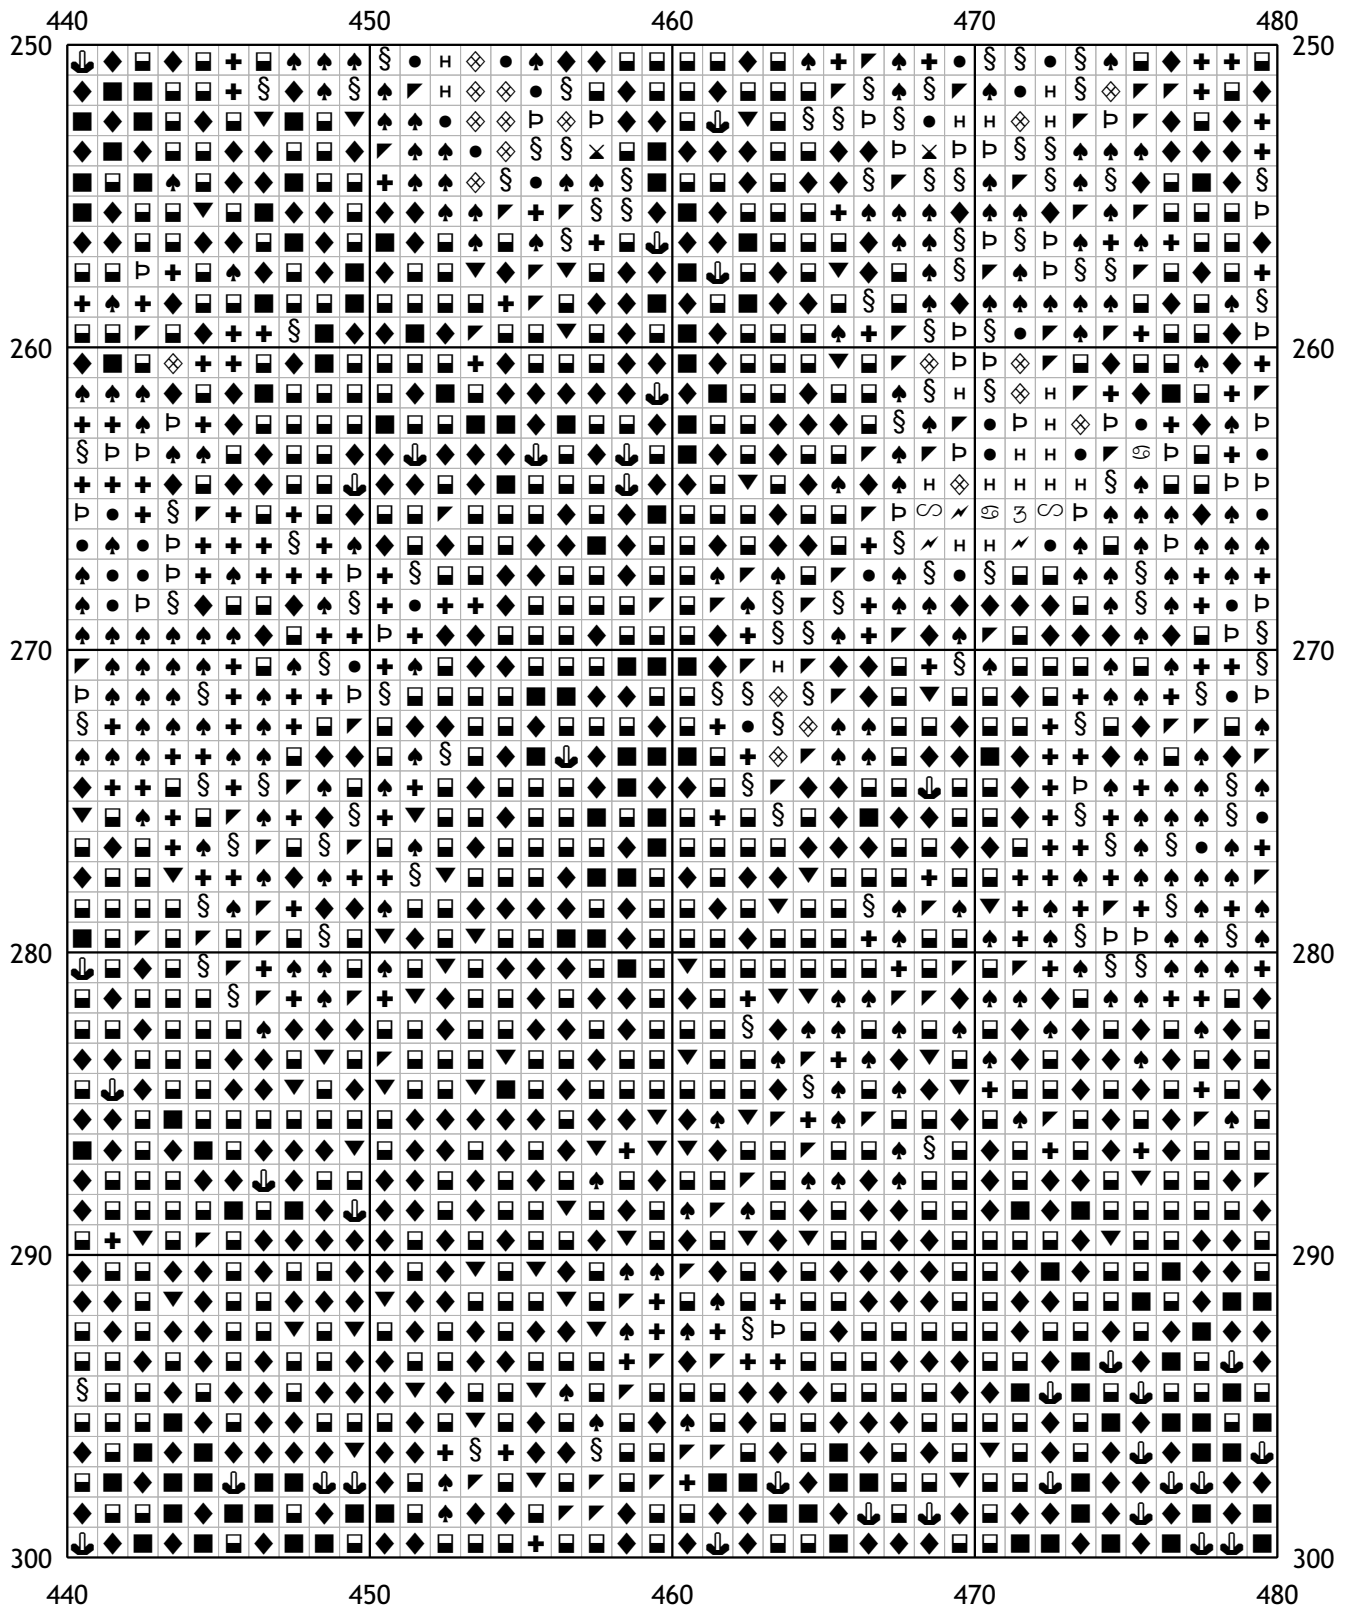

120	130	140	150	160
250				250
260				260
270				270
280				280
290				290
300				300
120	130	140	150	160

280	290	300	310	320
250	260	270	280	290
280	290	300	310	320
300	310	320		

A large grid for embroidery. The grid is divided into columns labeled 120, 130, 140, 150, and 160, and rows labeled 300, 310, 320, 330, 340, and 350. Each cell in the grid contains a small symbol, such as a letter (e.g., 'a', 'c', 'u'), a number (e.g., '3', '2'), or a geometric shape (e.g., diamond, cross, star). The symbols are arranged in a complex, repeating pattern across the entire grid.