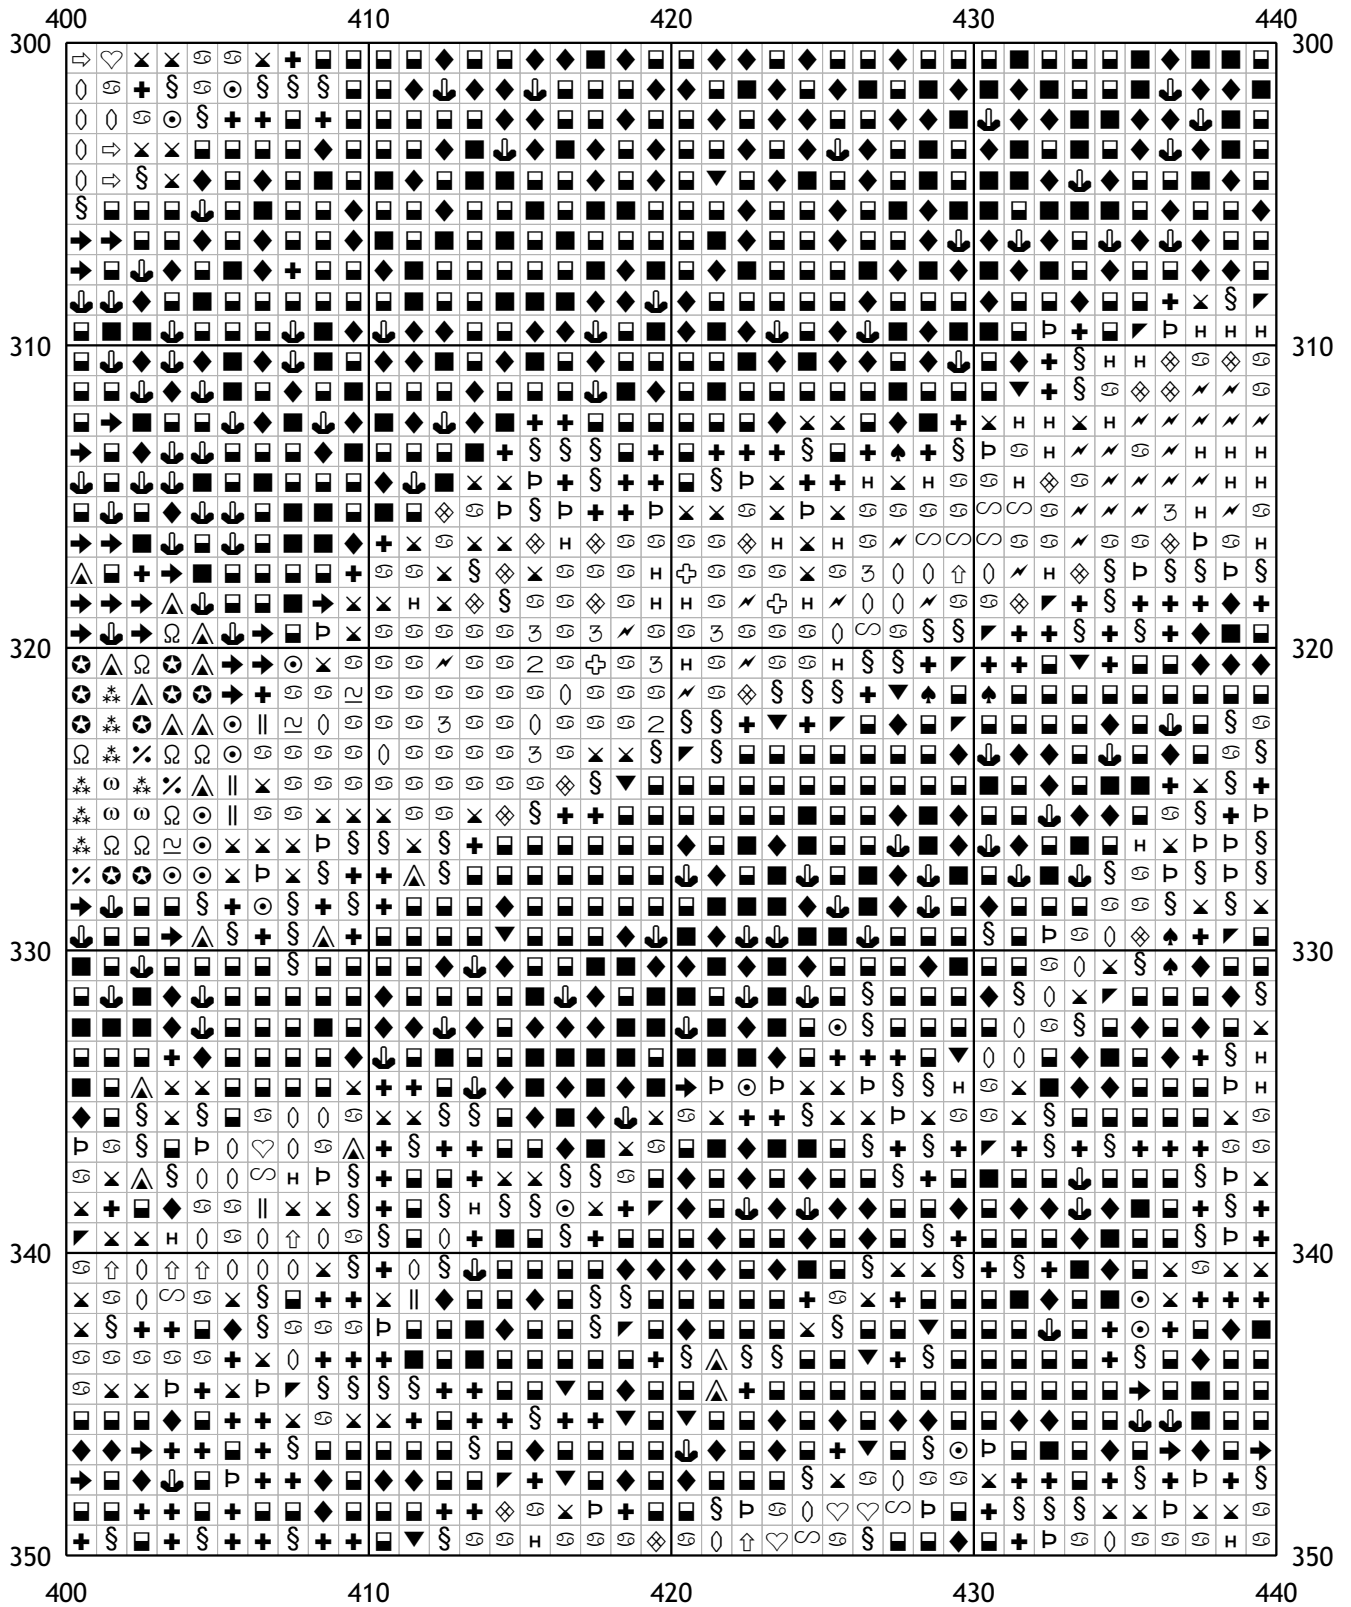

360	370	380	390	400
300	310	320	330	340
350	360	370	380	390
350	340	330	320	310
300	300	300	300	300