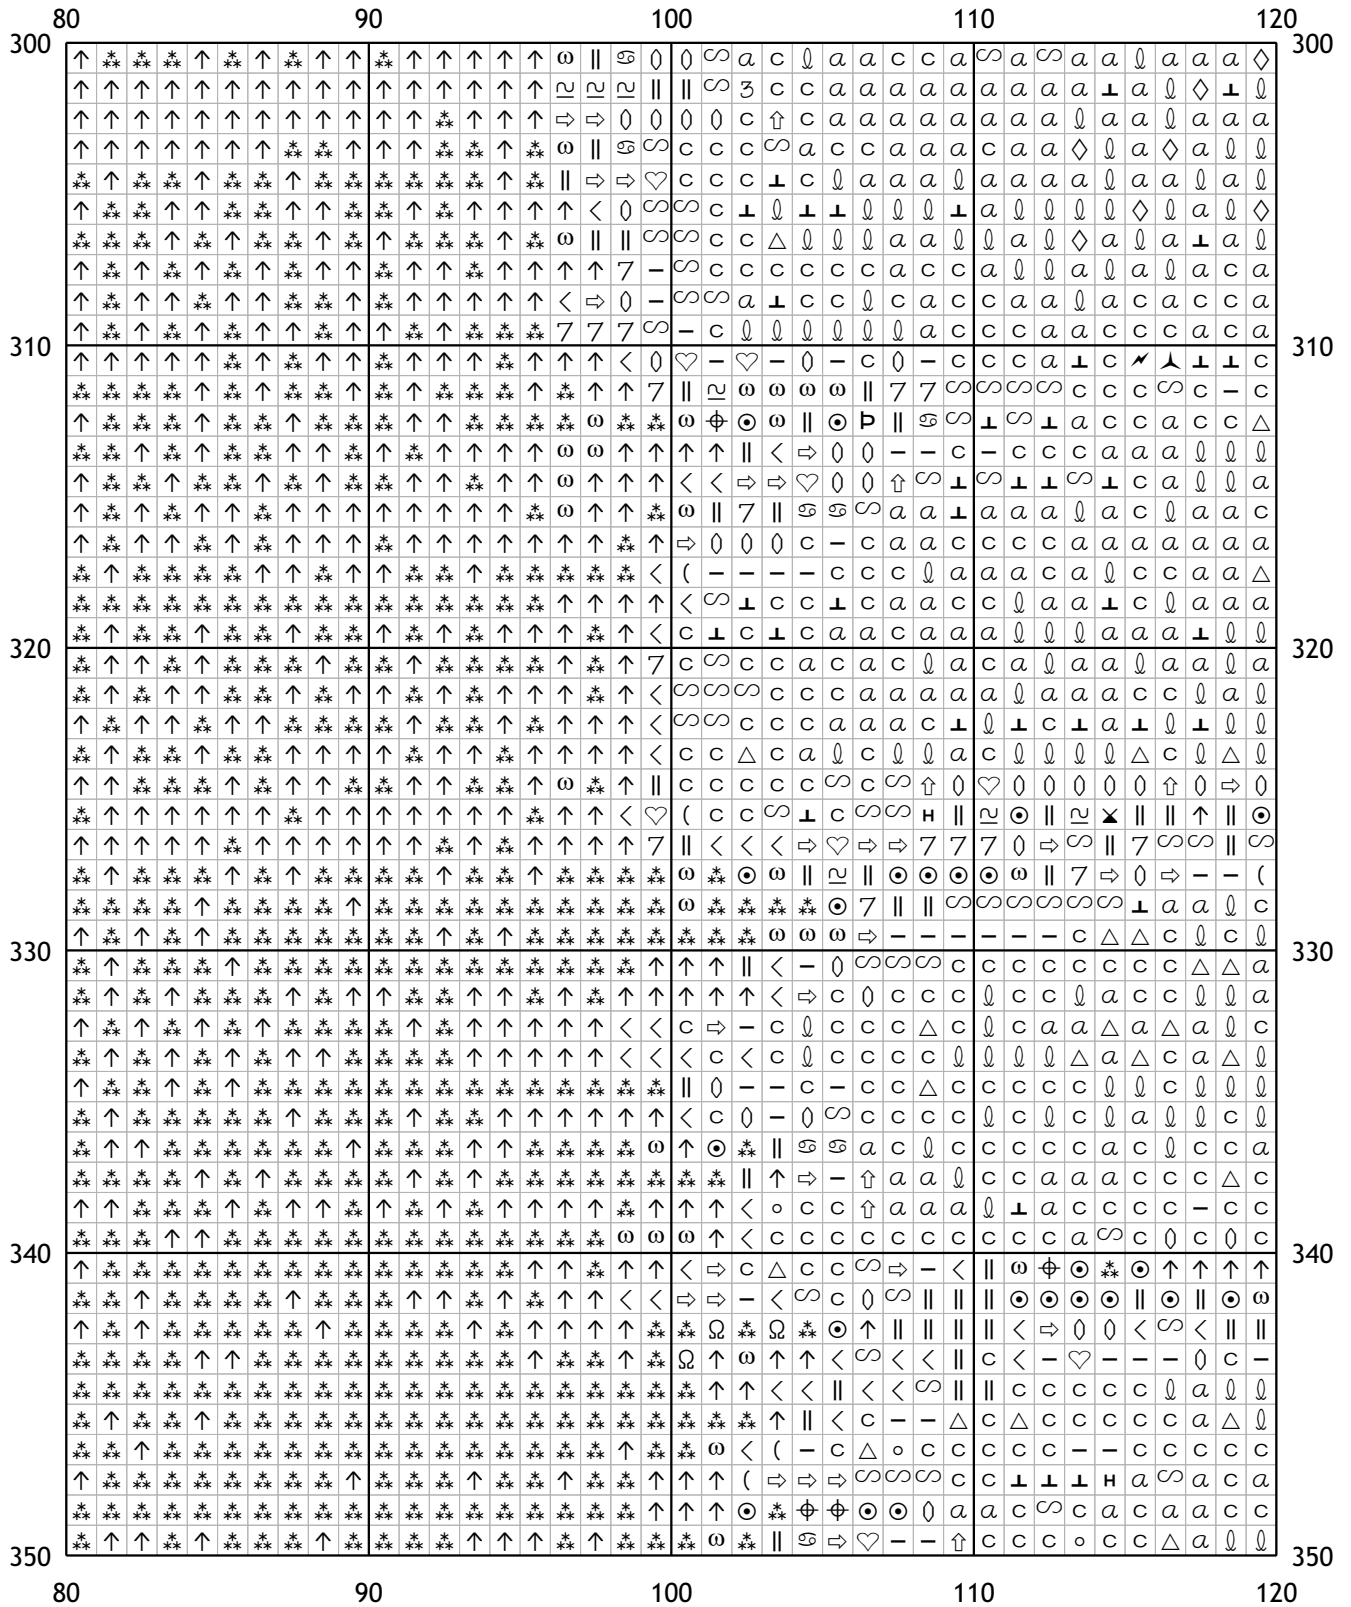

120	130	140	150	160
250				250
260				260
270				270
280				280
290				290
300				300
120	130	140	150	160

280	290	300	310	320
250	260	270	280	290
280	290	300	310	320
300	310	320		

A large grid for embroidery. The grid is divided into columns labeled 120, 130, 140, 150, and 160, and rows labeled 300, 310, 320, 330, 340, and 350. Each cell in the grid contains a small symbol, such as a letter (e.g., 'a', 'c', 'u'), a number (e.g., '3', '2'), or a geometric shape (e.g., diamond, cross, star). The symbols are arranged in a complex, repeating pattern across the entire grid.