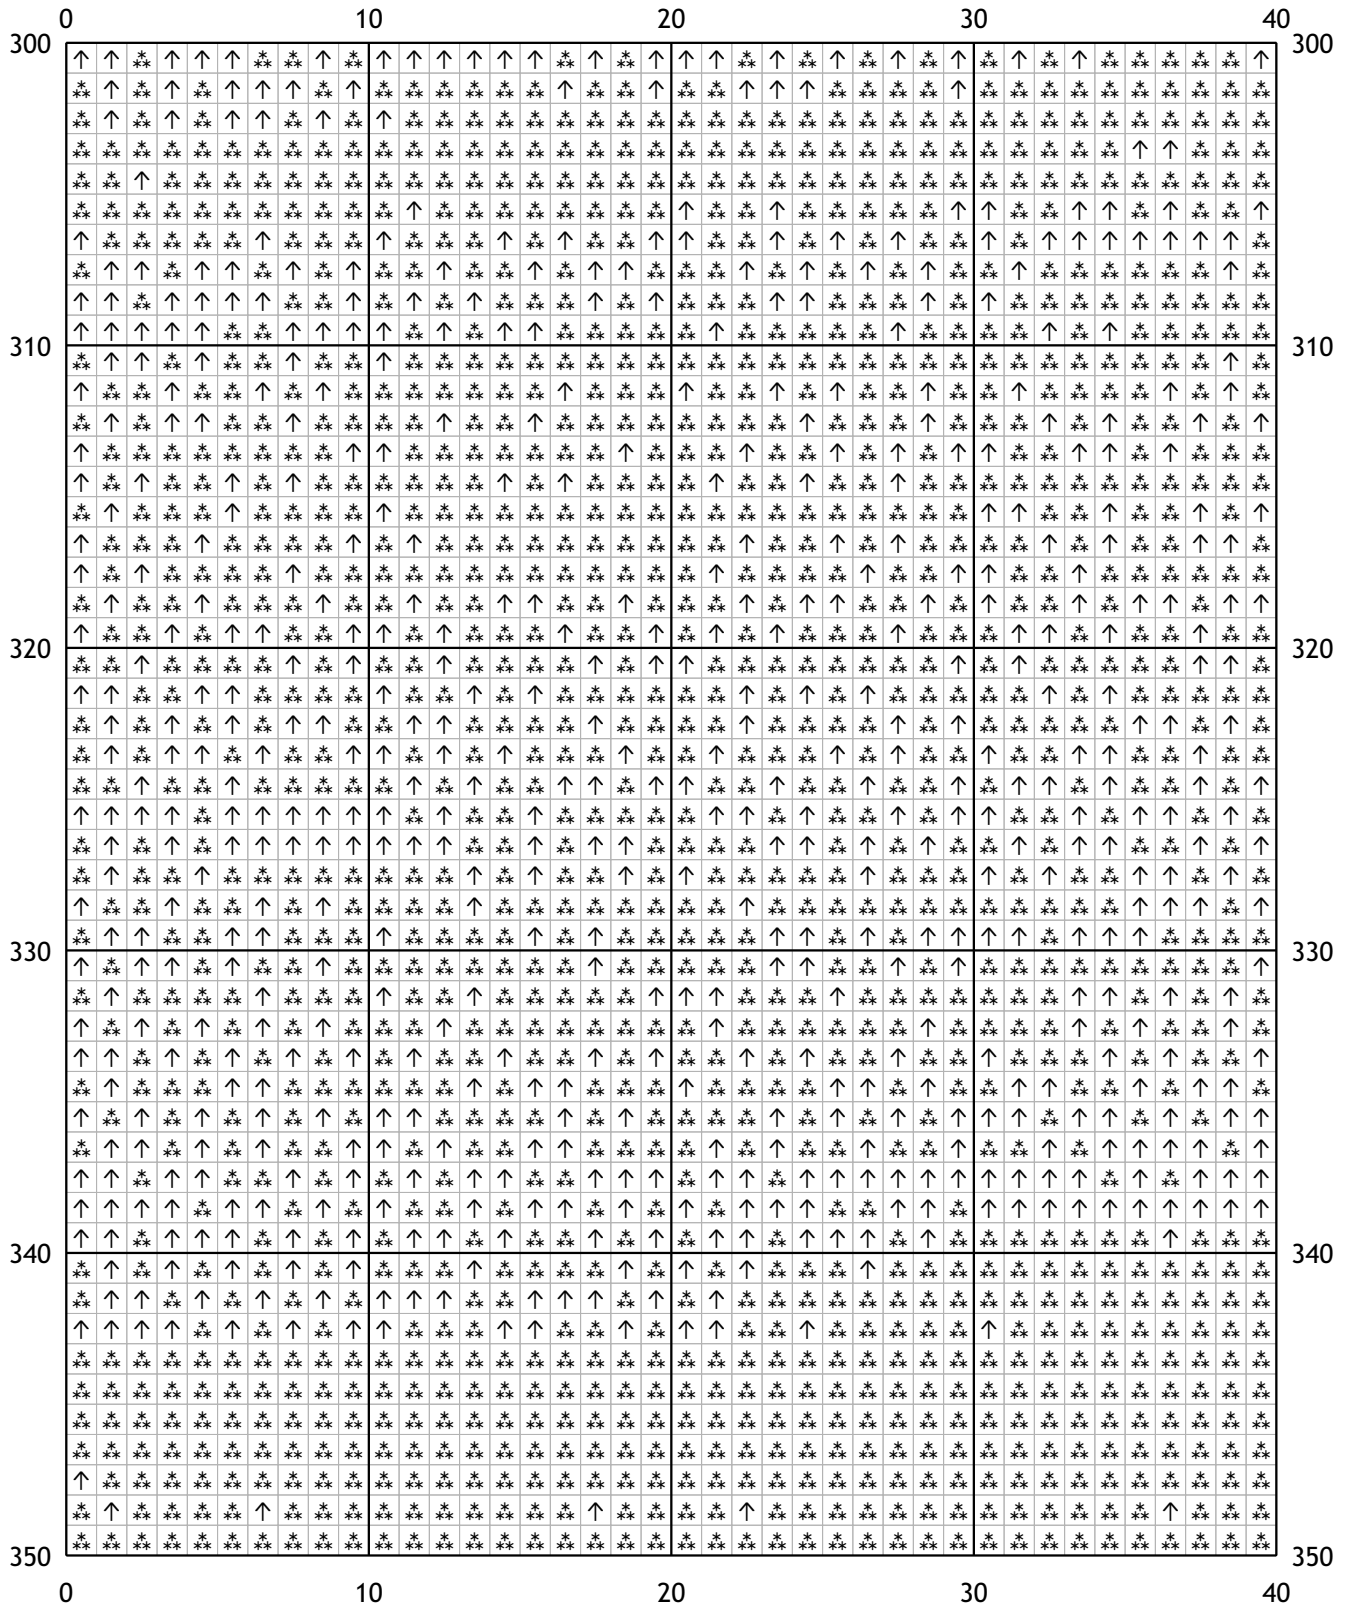

120	130	140	150	160
250				250
260				260
270				270
280				280
290				290
300				300
120	130	140	150	160

280	290	300	310	320
250	260	270	280	290
280	290	300	310	320
300	310	320		

A large grid for embroidery. The grid is divided into columns labeled 120, 130, 140, 150, and 160, and rows labeled 300, 310, 320, 330, 340, and 350. Each cell in the grid contains a small symbol, such as a letter (e.g., 'a', 'c', 'u'), a number (e.g., '3', '2'), or a geometric shape (e.g., diamond, cross, star). The symbols are arranged in a complex, repeating pattern across the entire grid.