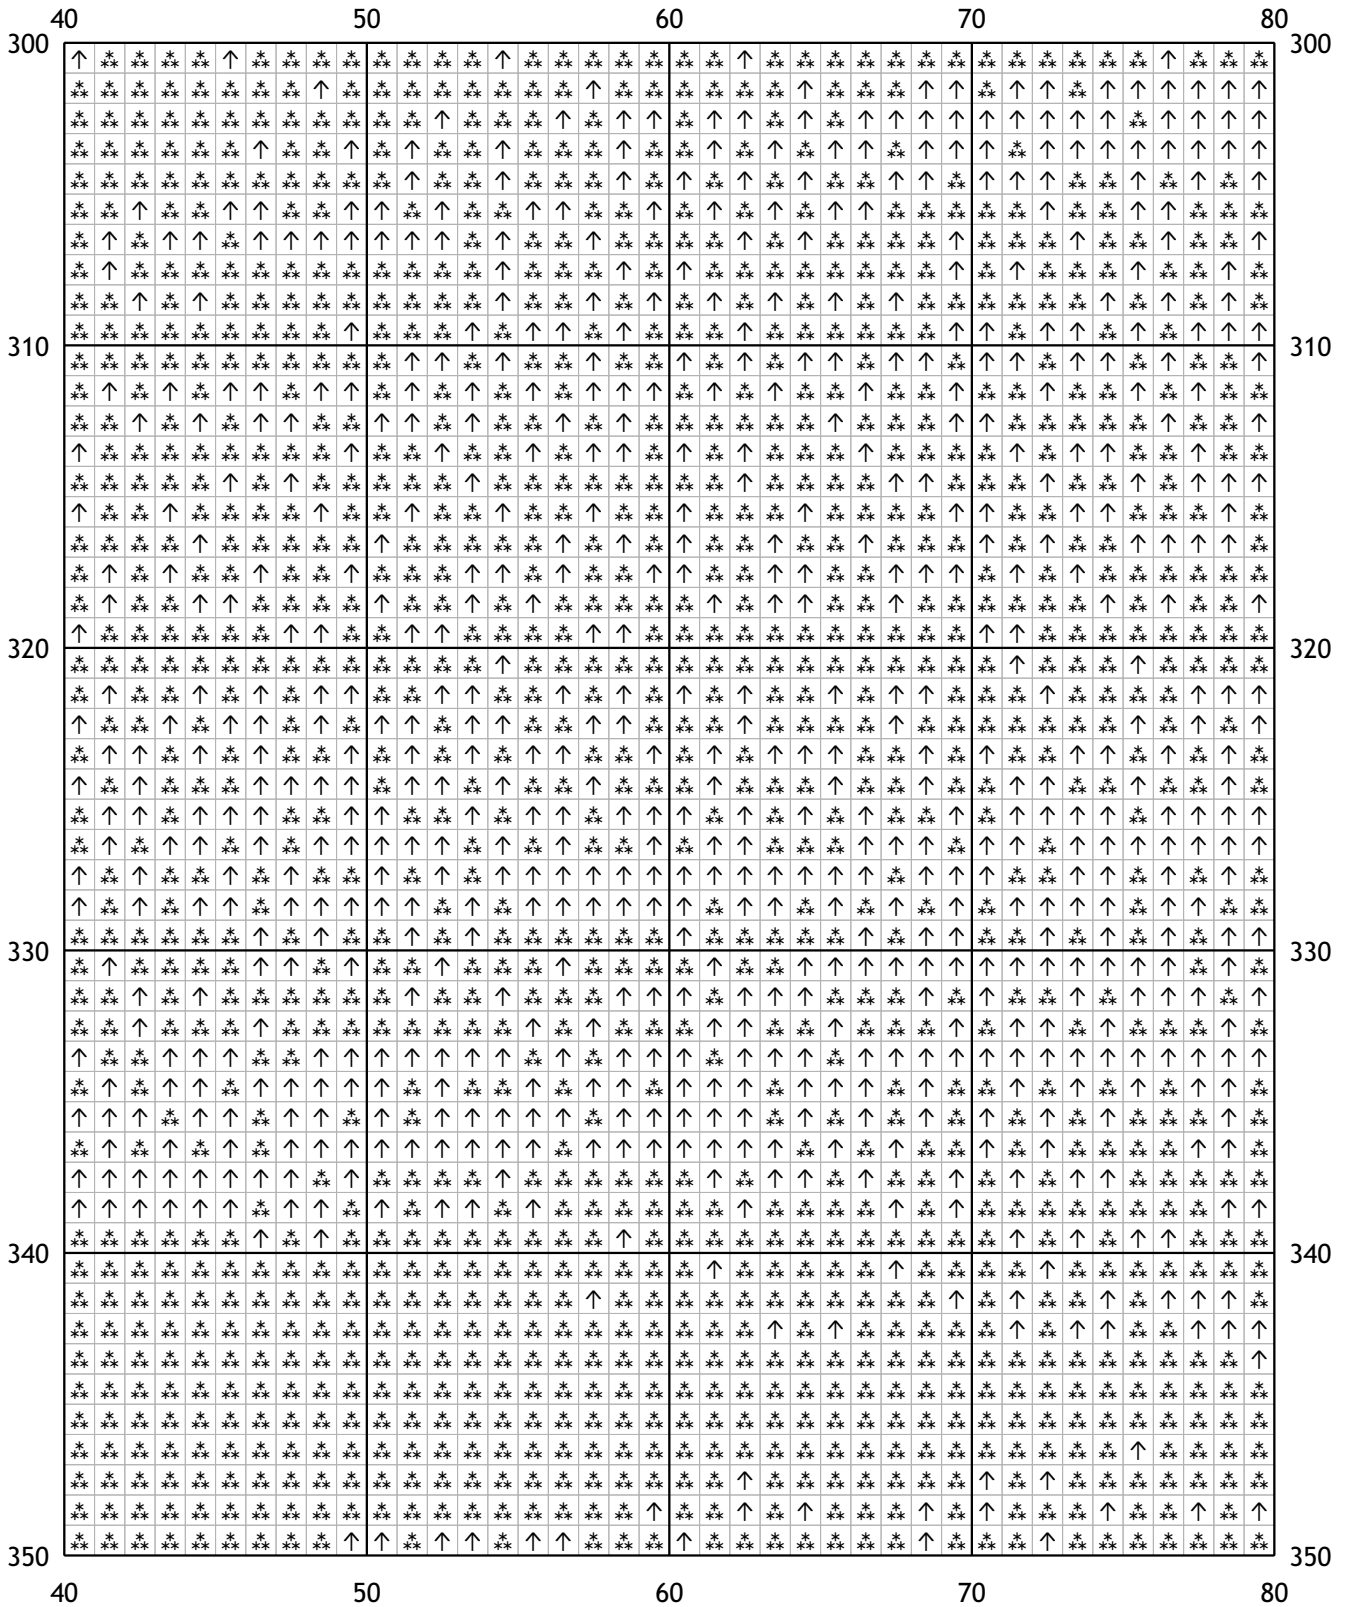

120	130	140	150	160
250				250
260				260
270				270
280				280
290				290
300				300
120	130	140	150	160

280	290	300	310	320
250	260	270	280	290
280	290	300	310	320
300	310	320		

A large grid for embroidery. The grid is divided into columns labeled 120, 130, 140, 150, and 160, and rows labeled 300, 310, 320, 330, 340, and 350. Each cell in the grid contains a small symbol, such as a letter (e.g., 'a', 'c', 'u'), a number (e.g., '3', '2'), or a geometric shape (e.g., diamond, cross, star). The symbols are arranged in a complex, repeating pattern across the entire grid.