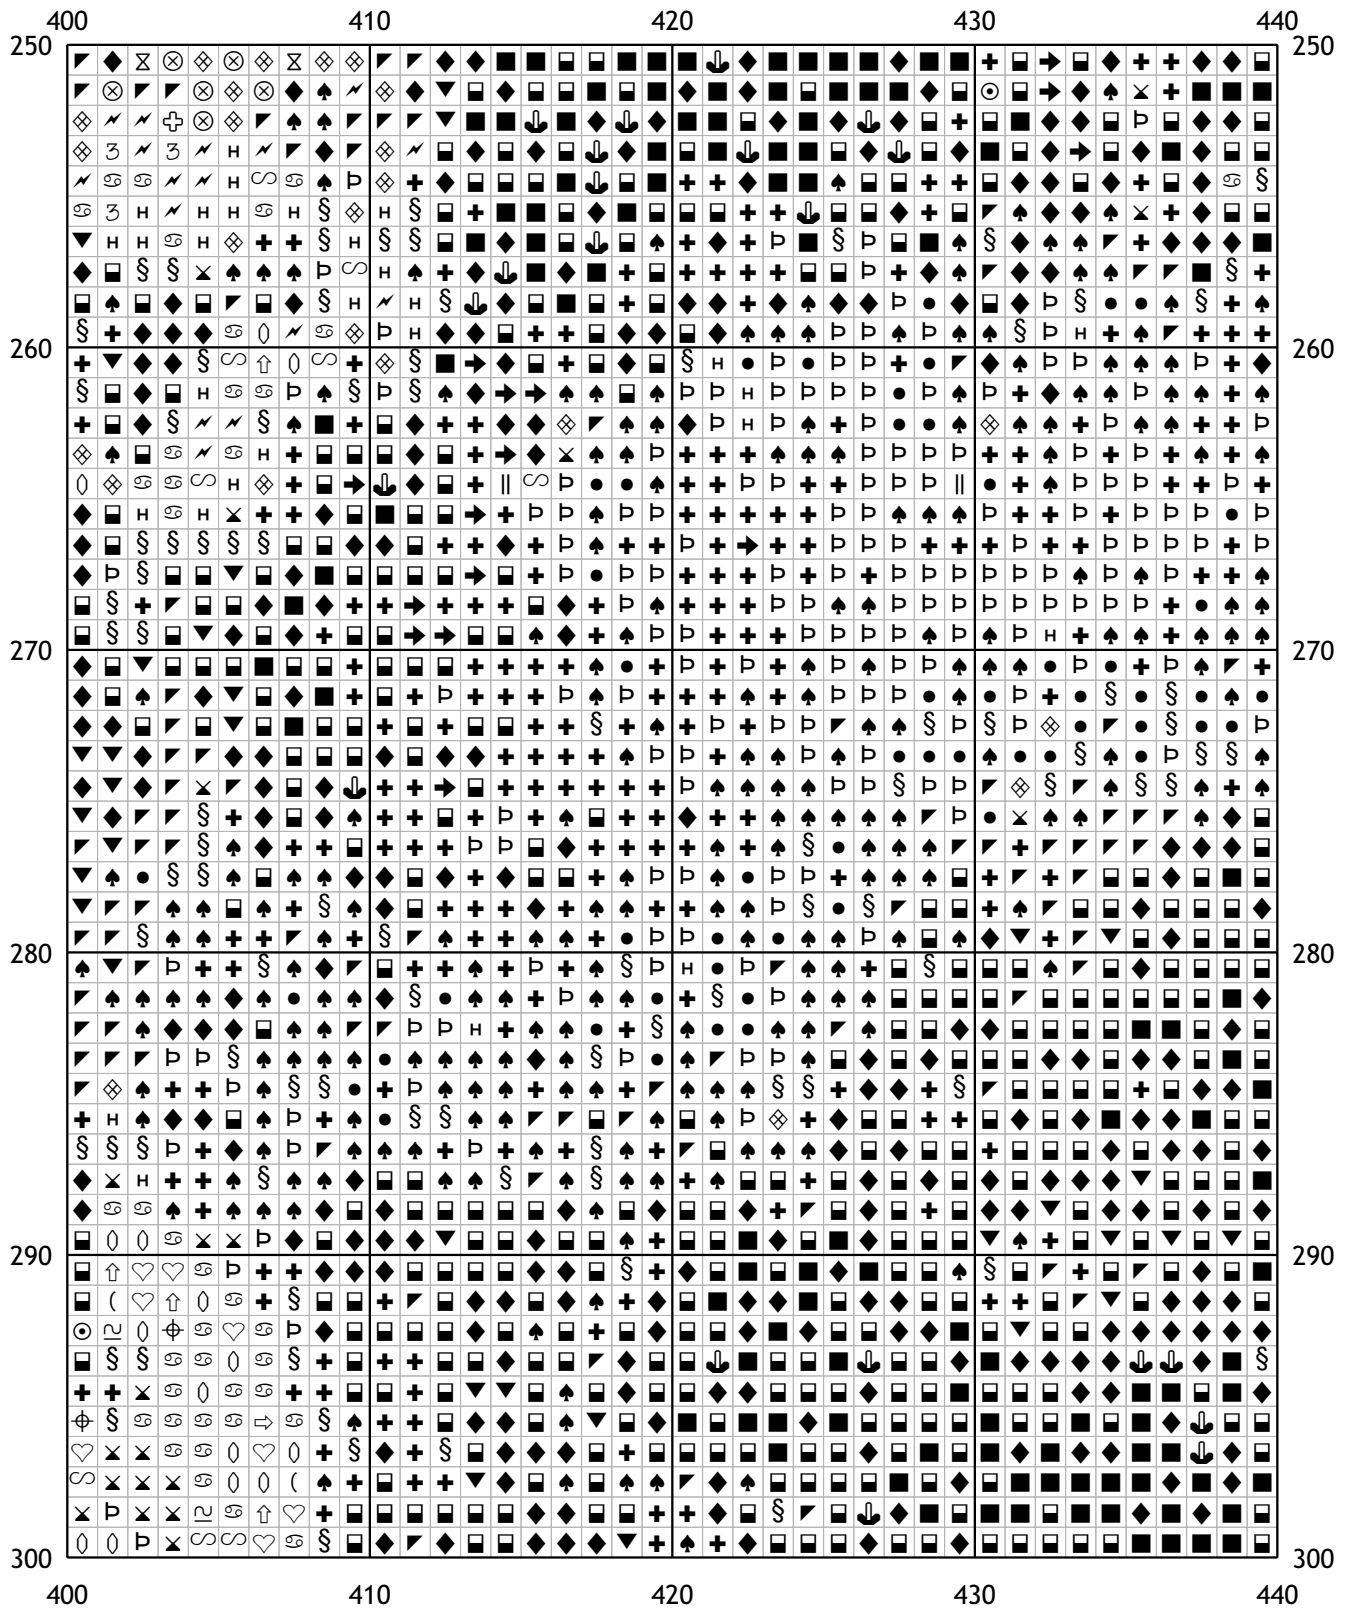

120	130	140	150	160
250				250
260				260
270				270
280				280
290				290
300				300
120	130	140	150	160

280	290	300	310	320
250	260	270	280	290
280	290	300	310	320
300	310	320		

A large grid for embroidery. The grid is divided into columns labeled 120, 130, 140, 150, and 160, and rows labeled 300, 310, 320, 330, 340, and 350. Each cell in the grid contains a small symbol, such as a letter (e.g., 'a', 'c', 'u'), a number (e.g., '3', '2'), or a geometric shape (e.g., diamond, cross, star). The symbols are arranged in a complex, repeating pattern across the entire grid.