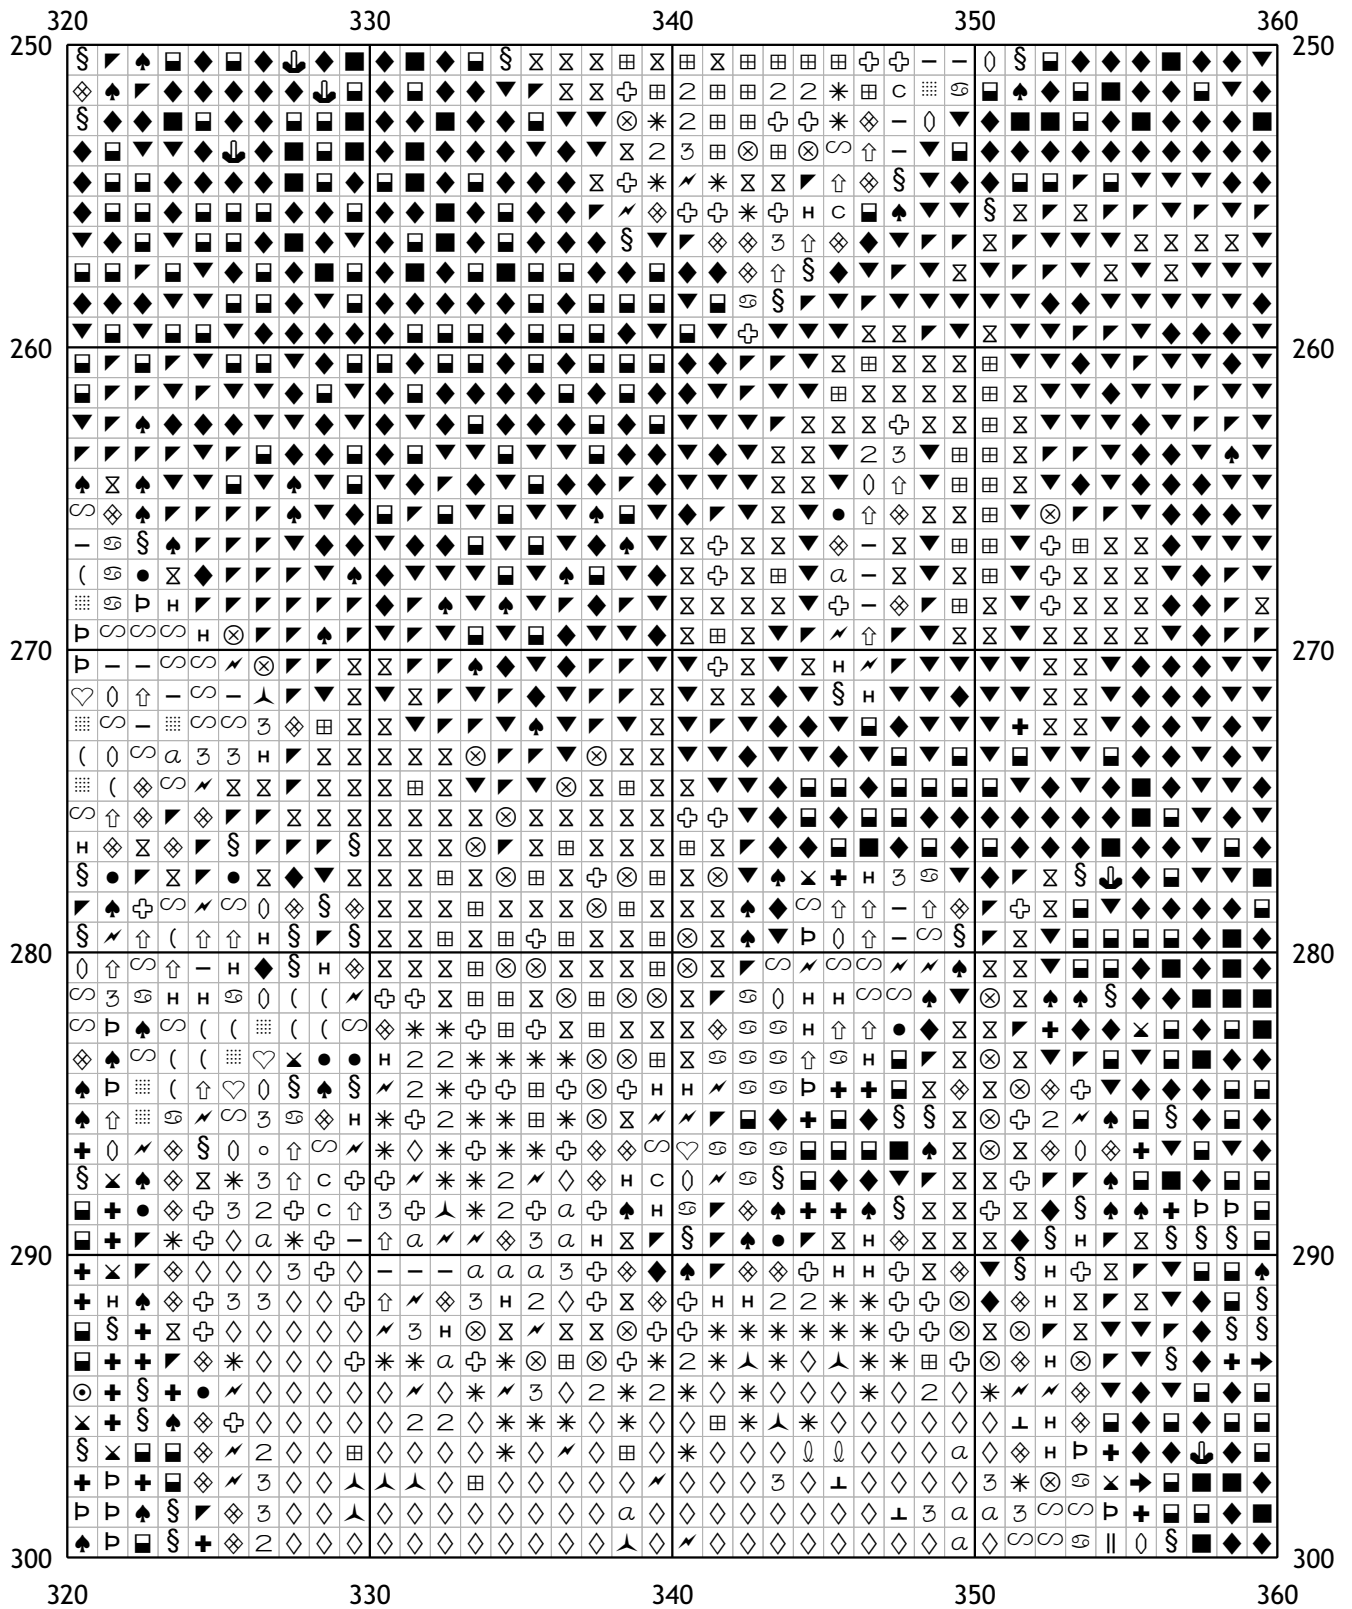

120	130	140	150	160
250				250
260				260
270				270
280				280
290				290
300				300
120	130	140	150	160

280	290	300	310	320
250	260	270	280	290
280	290	300	310	320
300	310	320		

A large grid for embroidery. The grid is divided into columns labeled 120, 130, 140, 150, and 160, and rows labeled 300, 310, 320, 330, 340, and 350. Each cell in the grid contains a small symbol, such as a letter (e.g., 'a', 'c', 'u'), a number (e.g., '3', '2'), or a geometric shape (e.g., diamond, cross, star). The symbols are arranged in a complex, repeating pattern across the entire grid.