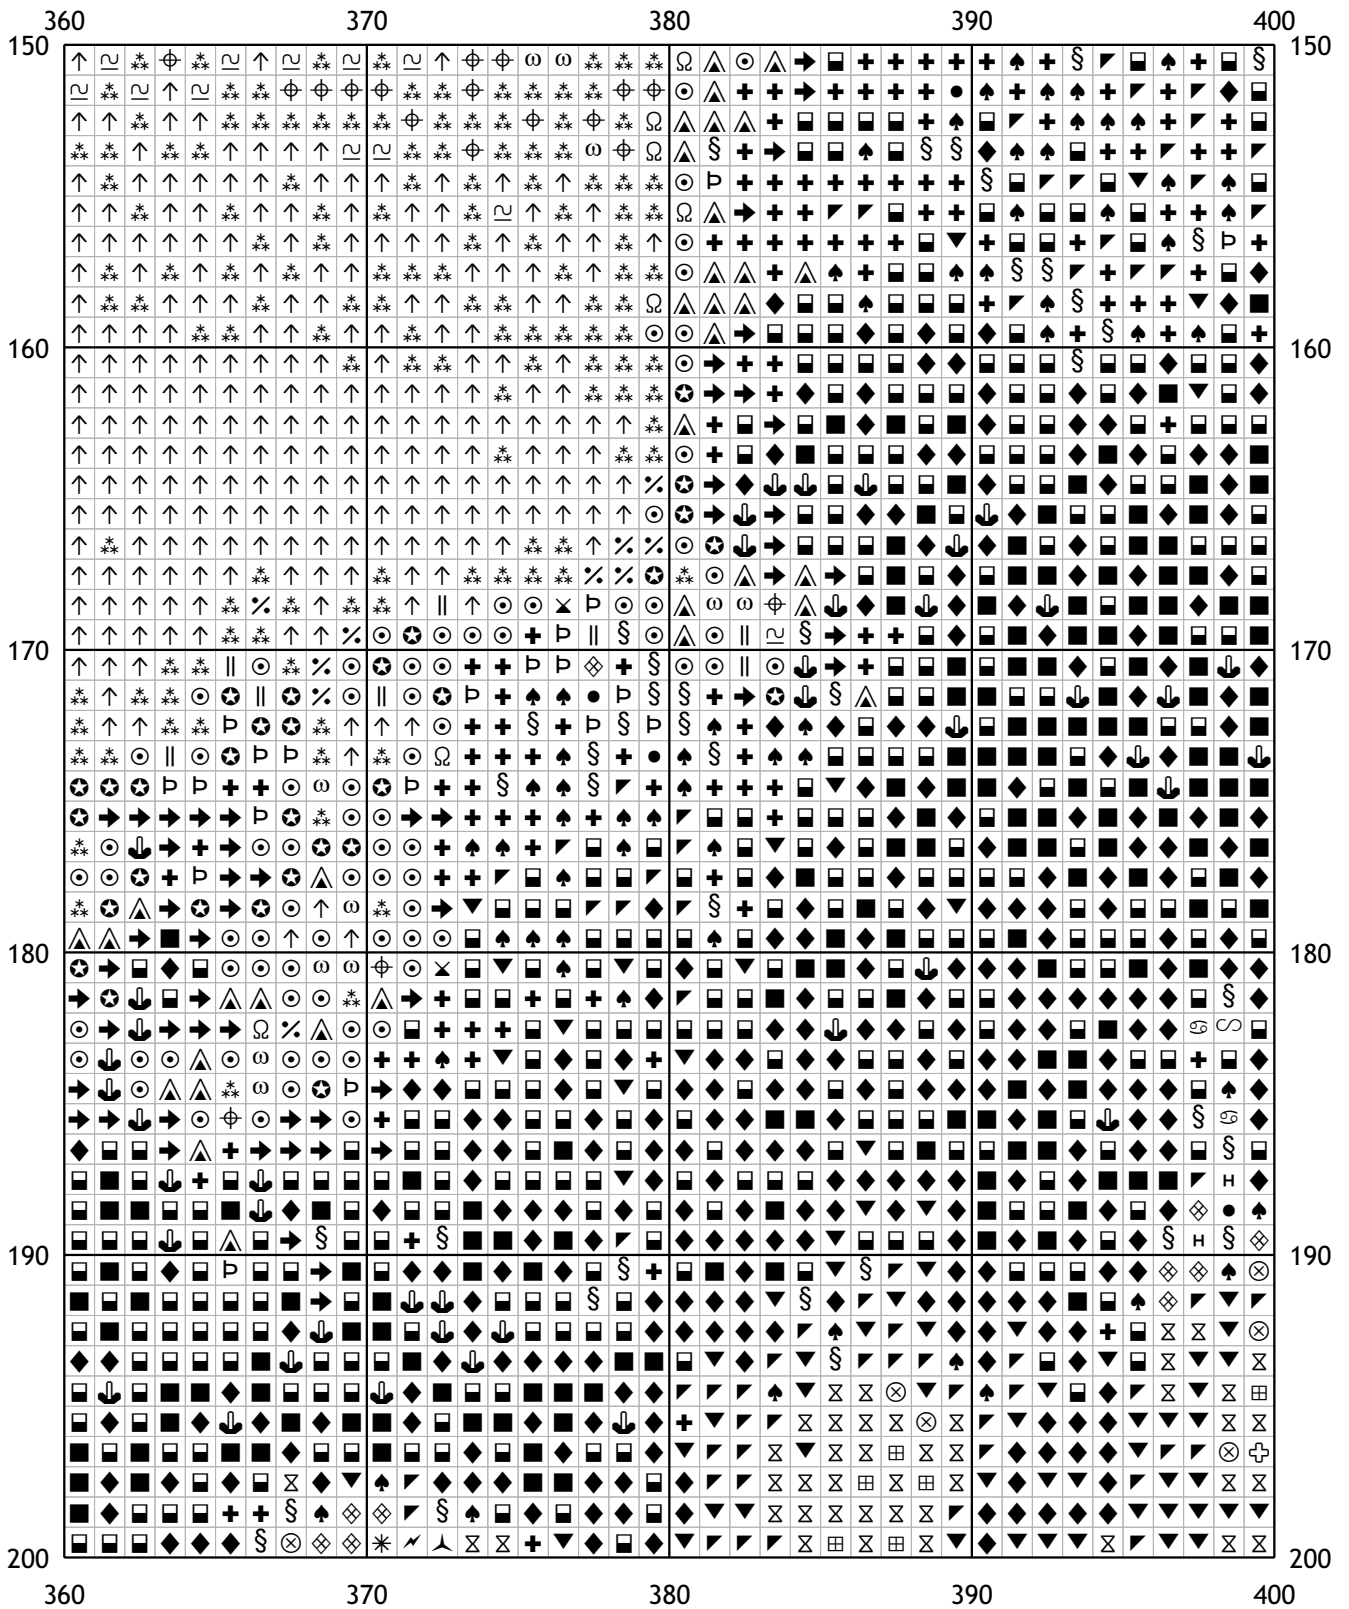

150	320	330	340	350	360	150
160						160
170						170
180						180
190						190
200	320	330	340	350	360	200