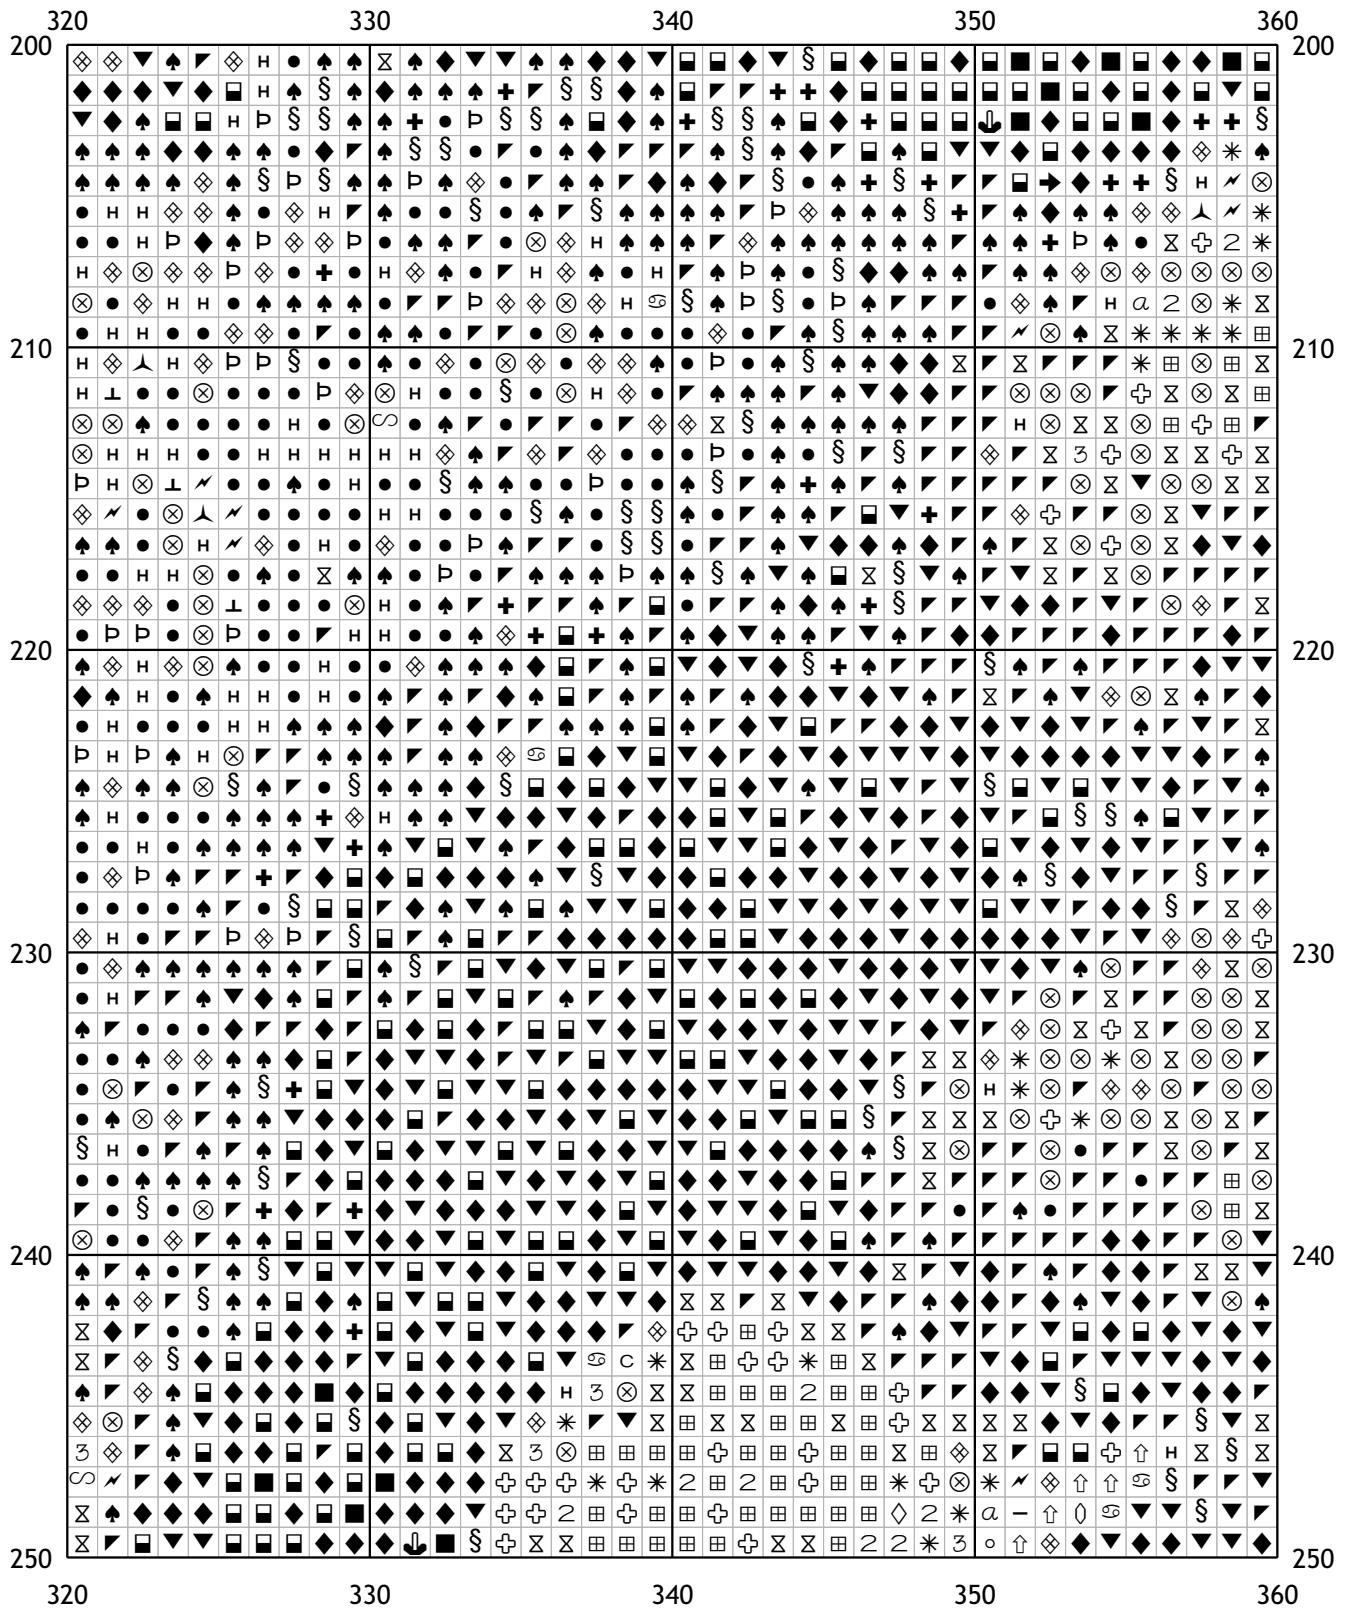

280	290	300	310	320	200
200	210	220	230	240	250
280	290	300	310	320	200
280	290	300	310	320	210
280	290	300	310	320	220
280	290	300	310	320	230
280	290	300	310	320	240
280	290	300	310	320	250