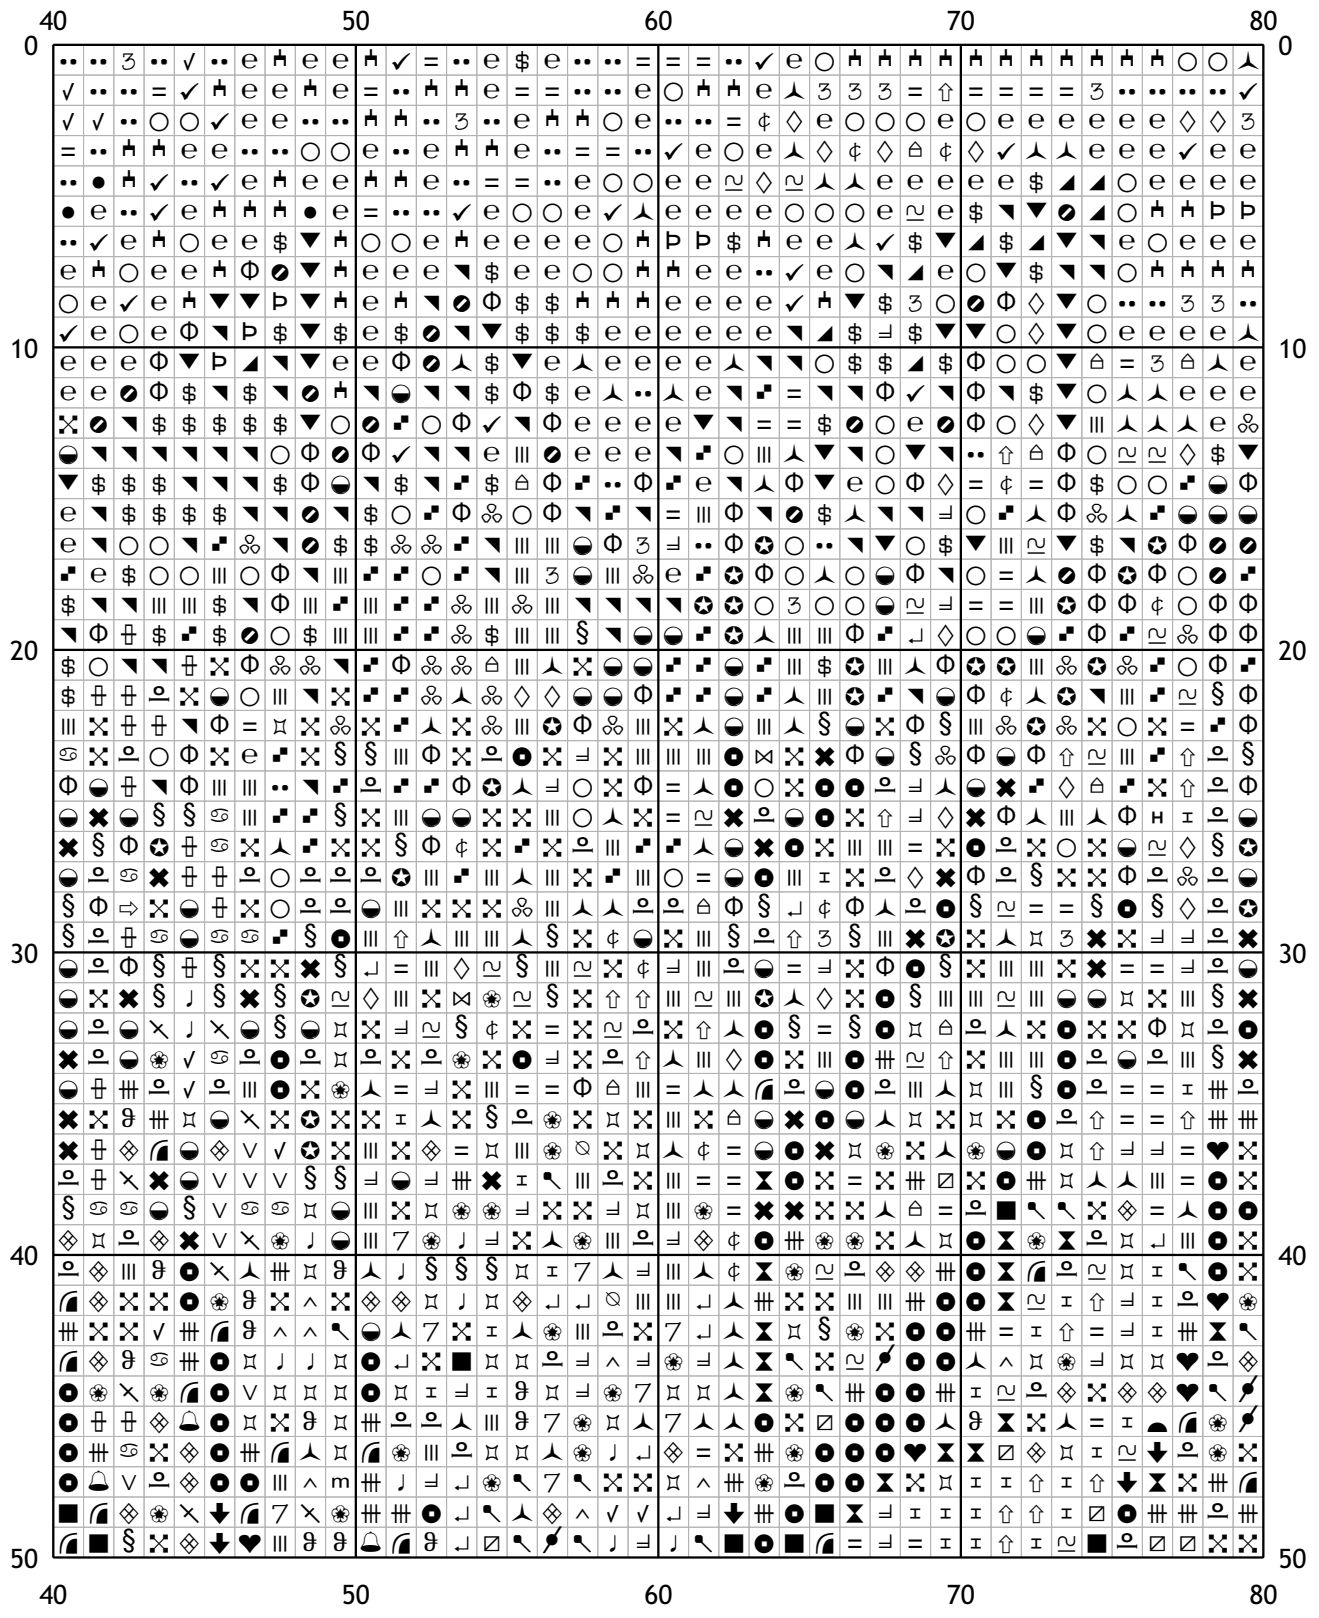

Схема для вышивания крестом

Каталог: igolki.net

Код схемы: ууьврдкrr

Название: Загадка

Оттенков: 87

Размер: 163x250 стежков.

Разбивка схемы: 5x5 страниц

Версия процессора: 0.2.0

A large grid of 50 rows and 40 columns of symbols. The symbols are arranged in a pattern that forms a central image. The symbols include letters (A-Z), numbers (0-9), and various geometric shapes and symbols (triangles, squares, circles, diamonds, crosses, etc.). The grid is labeled with 0, 10, 20, 30, 40 along both the top and bottom edges.